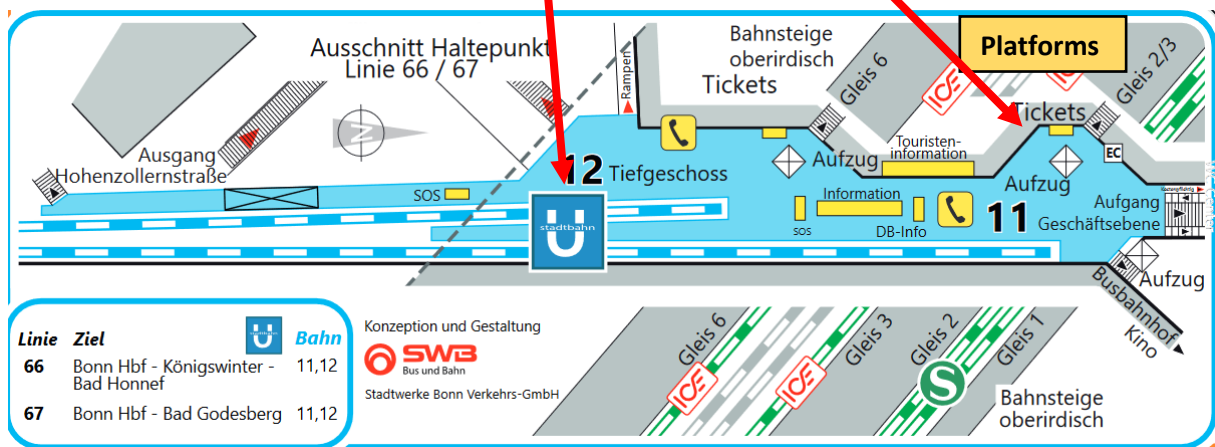

via Siegburg/Bonn Train Station by Tram/Bus

- The tram station is downstairs
- Buy a single ticket (Einzelticket – Preisstufe 3) – valid also for the bus from Bonn Central station
- Line 66 (direction Bonn Hbf) or Line 67 (direction Bonn Hbf)
- Change to bus at Bonn Central Station

via Bonn Central Station by Bus

- Tickets are available on the bus
- Exit stop „Auf dem Hügel“ (4 stops)

via A565 Exit Bonn Endenich

Parking on the rear side of the building „Am Bleichgraben“

Meckenheim A61