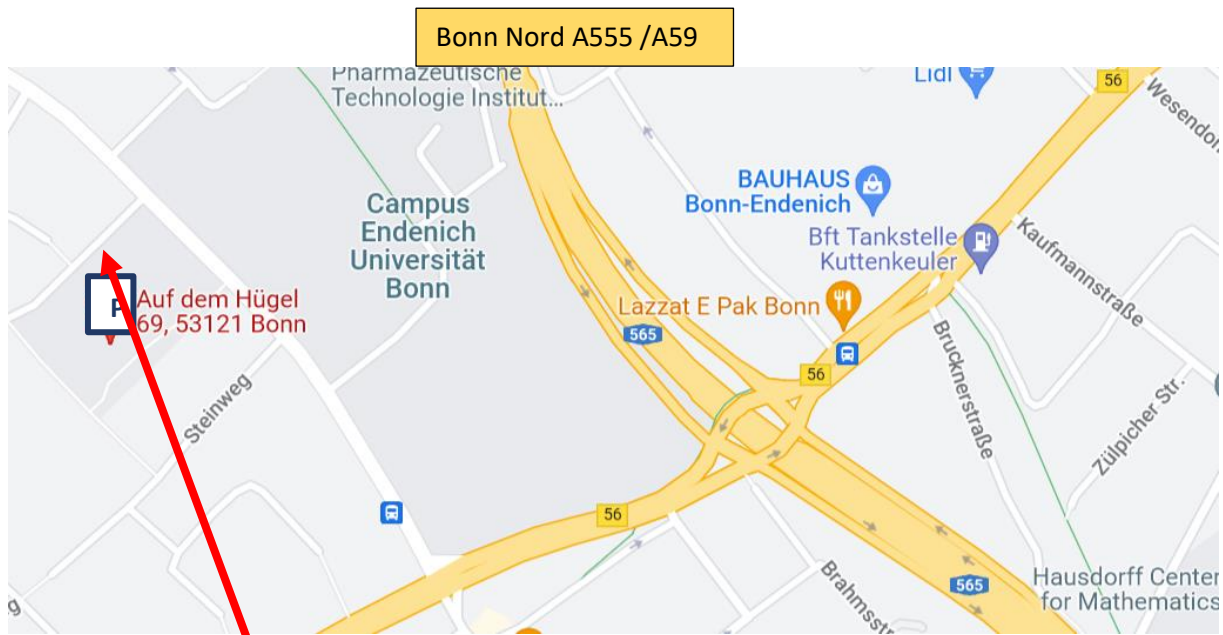

via Siegburg/Bonn Train Station by Tram/Bus

- The tram station is downstairs
- Buy a single ticket (Einzelticket – Preisstufe 3) – valid also for the bus from Bonn Central station
- Line 66 (direction Bonn Hbf) or Line 67 (direction Bonn Hbf)
- Change to bus at Bonn Central Station

via Bonn Central Station by Bus

- Tickets are available on the bus
- Exit stop „Auf dem Hügel“ (4 stops)

via A565 Exit Bonn Endenich

Parking on the rear side of the building „Am Bleichgraben“

Meckenheim A61