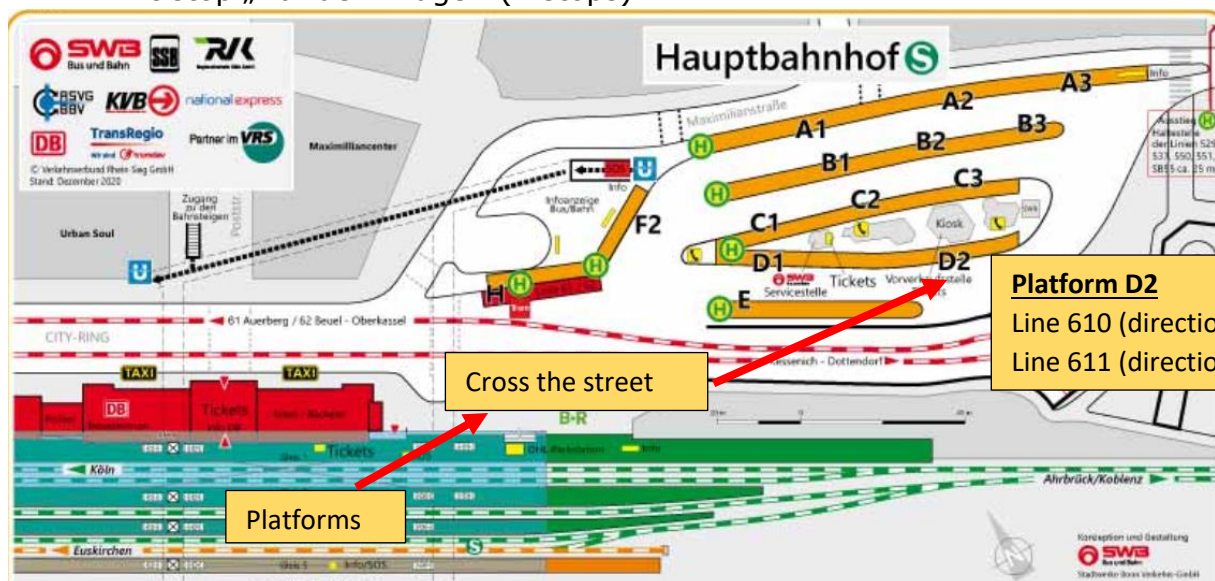

via Siegburg/Bonn Train Station by Tram/Bus

- The tram station is downstairs
- Buy a single ticket (Einzelticket – Preisstufe 3) – valid also for the bus from Bonn Central station
- Line 66 (direction Bonn Hbf) or Line 67 (direction Bonn Hbf)
- Change to bus at Bonn Central Station

via Bonn Central Station by Bus

- Tickets are available on the bus
- Exit stop „Auf dem Hügel“ (4 stops)

via A565 Exit Bonn Endenich

Parking on the rear side of the building „Am Bleichgraben“

Meckenheim A61